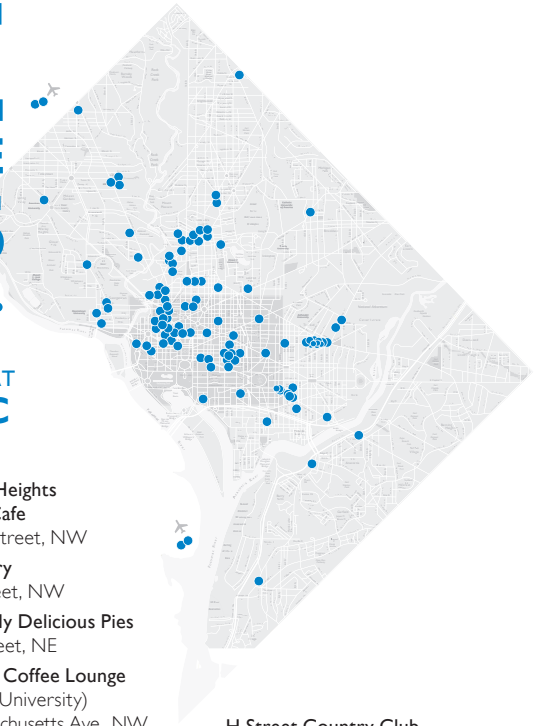

# FREE WATER BOTTLE REFILLS

on the go...

FIND A MAP OF CURRENT LOCATIONS AT  
[TAPITWATER.COM/DC](http://TAPITWATER.COM/DC)

## 18th Amendment

613 Pennsylvania Ave., SE

## 1905 Bistro Bar

1905 9th Street, NW